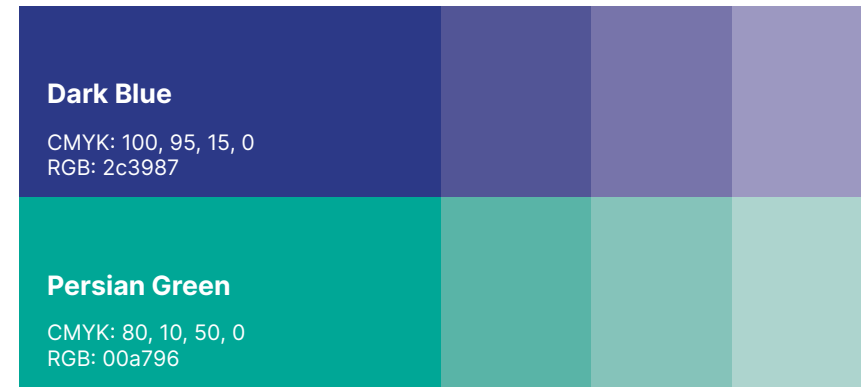

Logo usage

Placement

Always top right.

The placement of the logo is crucial to the overall balance and consistency of proposed visual language.

Logo usage

Color variations

When using brand logo in backgrounds other than white, the icon and type color will change to keep the legibility intact. This slide shows all the acceptable combinations.

Brand Colors

Primary - Dark Blue and Persian Green

Dark Blue signifies trust and professionalism whereas the Persian Green used, mainly as an accent color, represents growth and prosperity. These colors were carefully chosen to depict the core values of the brand.

Secondary - Dark Grey, Teal Blue

Derived from the primary palette, these colors express similar intensity. These colors should be used sparingly as they are a part of the secondary palette.

Typography

Inter